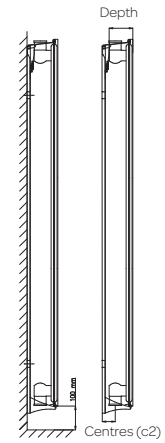

Type 10 Vertical Flat Radiator

Type 20 Vertical Flat radiator