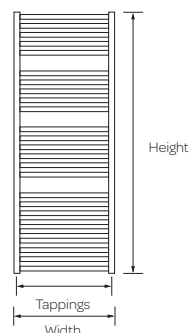

Product Code	Height (mm)	Width (mm)	Tapping Centres (mm)	Output $\Delta t60^{\circ}\text{C}$ (BTUs)	Price (£)
MET800-500	800	500	475	1701	269.37
MET800-600	800	600	575	1841	282.08
MET1200-500	1200	500	475	2192	387.63
MET1200-600	1200	600	575	2625	405.37