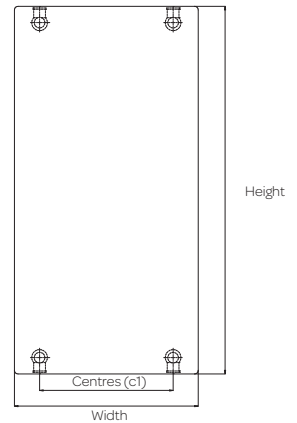

Sizes indicated may vary by + or - 2mm

TYPE 10 Single Panel (No Side Panels)

Code	Width (mm)	Depth (mm)	Tapping Centres (mm)		Output $\Delta t_{60^\circ C}$ (BTUs)	Price (£)
			(c1)	(c2)		
1800mm high						
SV318F	300	52.5	245	42	1672	300.41
SV418F	400	52.5	345	42	2235	341.89
SV518F	500	52.5	445	42	2791	384.31
SV618F	600	52.5	545	42	3371	431.46

TYPE 20 Double Panel (With Side Panels)

Code	Width (mm)	Depth (mm)	Tapping Centres (mm)		Output $\Delta t_{60^\circ C}$ (BTUs)	Price (£)
			(c1)	(c2)		
1800mm high						
DV318F	300	72.5	245	59	2774	431.46
DV418F	400	72.5	345	59	3709	492.26
DV518F	500	72.5	445	59	4603	556.87
DV618F	600	72.5	545	59	5521	616.88
2000mm high						
DV420F	400	72.5	345	59	4159	527.47

K-FLAT Vertical radiators are supplied with an optional retaining stay for enhanced safety. We strongly recommend the implementation of the safety equipment and will not accept responsibility for issues or damage caused by not using the retaining stay.