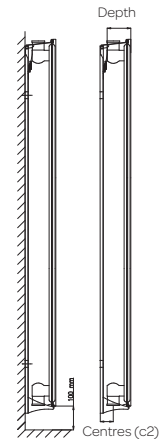

Type 10 Vertical Flat Radiator

Type 20 Vertical Flat radiator