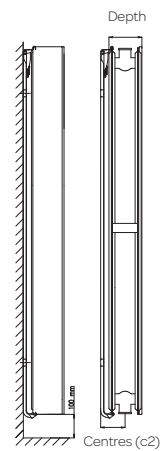

Sizes indicated may vary by + or - 2mm

TYPE 10 Single Panel (No Side Panels)

Code	Width (mm)	Depth (mm)	Tapping Centres (mm)		Output $\Delta t_{60^\circ C}$ (BTUs)	Price (£)
			(c1)	(c2)		
1800mm high						
SV318F	300	52.5	245	42	1672	300.41
SV418F	400	52.5	345	42	2235	341.89
SV518F	500	52.5	445	42	2791	384.31
SV618F	600	52.5	545	42	3371	431.46

TYPE 20 Double Panel (With Side Panels)

Code	Width (mm)	Depth (mm)	Tapping Centres (mm)		Output $\Delta t_{60^\circ C}$ (BTUs)	Price (£)
			(c1)	(c2)		
1800mm high						
DV318F	300	72.5	245	59	2774	431.46
DV418F	400	72.5	345	59	3709	492.26
DV518F	500	72.5	445	59	4603	556.87
DV618F	600	72.5	545	59	5521	616.88
2000mm high						
DV420F	400	72.5	345	59	4159	527.47

K-FLAT Vertical radiators are supplied with an optional retaining stay for enhanced safety. We strongly recommend the implementation of the safety equipment and will not accept responsibility for issues or damage caused by not using the retaining stay.