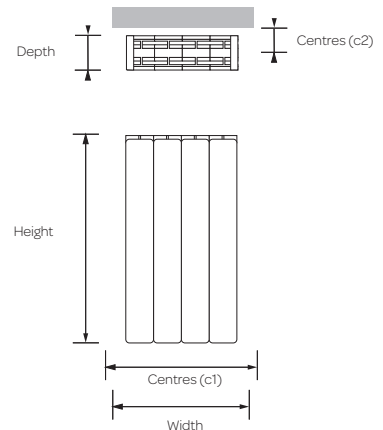

Product Code	Width (mm)	Depth (mm)	Tapping Centres (mm)		Output $\Delta t60^{\circ}\text{C}$ (BTUs)	Price (£)
			(c1)	(c2)		
581mm high						
VER500-05	400	95	400	65	2,538	172.76
VER500-08	640	95	640	65	4,060	258.28
VER500-10	800	95	800	65	5,075	313.68
VER500-13	1040	95	1040	65	6,598	399.20
VER500-15	1200	95	1200	65	7,613	456.24
VER500-18	1440	95	1440	65	9,136	545.15
681mm high						
VER600-05	400	95	400	65	3,091	179.45
VER600-08	640	95	640	65	4,946	268.35
VER600-10	800	95	800	65	6,182	328.80
VER600-13	1040	95	1040	65	8,037	419.34
VER600-15	1200	95	1200	65	9,273	478.01
VER600-18	1440	95s	1440	65	11,128	573.60