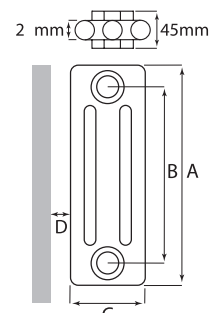

Printed colours in this publication, whilst a good reflection, may not be an exact match to the finished products.

Product Code	Height (mm) A	Width (mm)	Depth (mm) C	C/C Tappings (mm) B	No. of Sections	Heat Output $\Delta t60^{\circ}\text{C}$ (BTUs)	Price (£)
2 Columns							
RMLCL218007	1800	335	66	1735	7	3858	444.82
RMLCL218009	1800	425	66	1735	9	4960	564.79
RMLCL218011	1800	515	66	1735	11	6063	678.34

Printed colours in this publication, whilst a good reflection, may not be an exact match to the finished products.

D (wall to back of radiator) = 30mm/40mm dependant on radiator position on the bracket.

Laser Klassic Horizontal Anthracite

M Matt Finish

5 5 Year Guarantee

Product Code	Height (mm) A	Width (mm)	Depth (mm) C	C/C Tappings (mm) B	No. of Sections	Heat Output $\Delta t 60^{\circ}\text{C}$ (BTUs)	Price (£)
2 Columns							
ALCL206014	600	650	66	535	14	2707	378.61
ALCL206018	600	830	66	535	18	3480	476.39
ALCL206022	600	1010	66	535	22	4255	575.81
3 Columns							
ALCL306014	600	650	107	535	14	3694	410.16
ALCL306018	600	830	107	535	18	4724	520.59
ALCL306022	600	1010	107	535	22	5773	623.14
ALCL306026	600	1190	107	535	26	6824	733.56
4 Columns							
ALCL404026	400	1190	148	335	26	9102	837.72