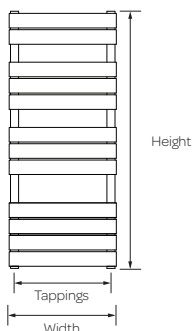

Chrome
Plated

5 Year
Guarantee

Memphis

Product Code	Height (mm)	Width (mm)	Depth (mm)	Tapping Centres (mm)	Output $\Delta t60^{\circ}\text{C}$ (BTUs)	Price (£)
MEM500-1200	1200	500	65	450	2079	379.96
MEM600-1200	1200	600	65	550	2390	418.08