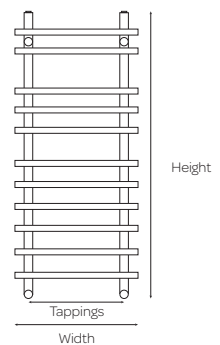

Product Code	Height (mm)	Width (mm)	Depth (mm)	Tapping Centres (mm)	Output $\Delta t60^{\circ}\text{C}$ (BTUs)	Price (£)
PHX	1150	500	151	400	1945	337.83