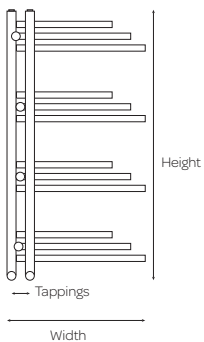

Chrome Plated

5 Year Guarantee

Product Code	Height (mm)	Width (mm)	Depth (mm)	Tapping Centres (mm)	Output $\Delta t60^{\circ}\text{C}$ (BTUs)	Price (£)
PHX	1150	500	151	400	1945	337.83

Chrome
Plated

5 Year
Guarantee

New York

Product Code	Height (mm)	Width (mm)	Tapping Centres (mm)	Output $\Delta t60^{\circ}\text{C}$ (BTUs)	Price (£)
--------------	-------------	------------	----------------------	--	-----------

JFK	906	500	100	1198	324.09
-----	-----	-----	-----	------	--------