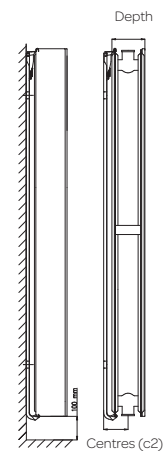

Sizes indicated may vary by + or - 2mm

TYPE 10 Single Panel (No Side Panels)

Code	Width (mm)	Depth (mm)	Tapping Centres (mm)		Output $\Delta t_{60^\circ C}$ (BTUs)	Price (£)
			(c1)	(c2)		
1800mm high						
SV318FP	300	52.5	245	42	1672	345.42
SV418FP	400	52.5	345	42	2235	393.19
SV518FP	500	52.5	445	42	2791	441.88
SV618FP	600	52.5	545	42	3371	496.24

TYPE 20 Double Panel (With Side Panels)

Code	Width (mm)	Depth (mm)	Tapping Centres (mm)		Output $\Delta t_{60^\circ C}$ (BTUs)	Price (£)
			(c1)	(c2)		
1800mm high						
DV318FP	300	72.5	245	59	2774	496.24
DV418FP	400	72.5	345	59	3709	566.05
DV518FP	500	72.5	445	59	4603	640.46
DV618FP	600	72.5	545	59	5521	709.37

K-FLAT Vertical radiators are supplied with an optional retaining stay for enhanced safety. We strongly recommend the implementation of the safety equipment and will not accept responsibility for issues or damage caused by not using the retaining stay.