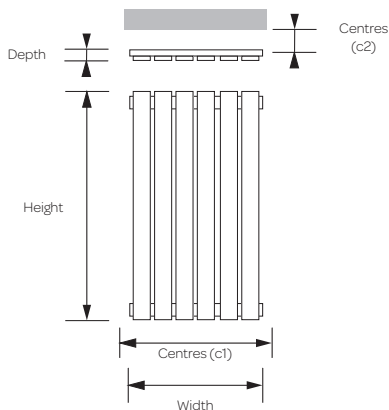

Product Code	Height (mm)	Width (mm)	Depth (mm)	Tapping Centres (mm)		Heat Output $\Delta t 60^{\circ}\text{C}$ (BTUs)	Price (£)
				(c1)	(c2)		
600 Series							
FLO490-600	600	490	40	550	50-65	2062	571.83
FLO590-600	600	590	40	550	50-65	2473	644.98
800 Series							
FLO490-800	800	490	40	750	50-65	2749	724.31
FLO590-800	800	590	40	750	50-65	3294	826.43
1000 Series							
FLO490-1000	1000	490	40	950	50-65	3437	920.99
FLO590-1000	1000	590	40	950	50-65	4120	1024.71
1200 Series							
FLO490-1200	1200	490	40	1150	50-65	4120	1044.52
FLO590-1200	1200	590	40	1150	50-65	4946	1187.84
1800 Series							
FLO1800-290	1800	290	40	1750	50-65	3713	986.59
FLO1800-390	1800	390	40	1750	50-65	4946	1308.39