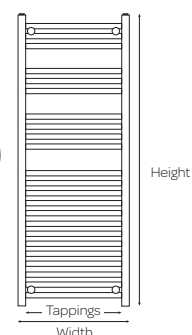

Notes: Max operating pressure 7 bar.