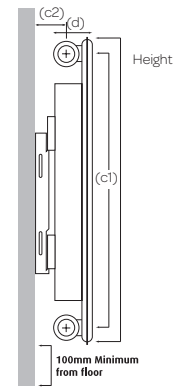

Type 22 Double Convective