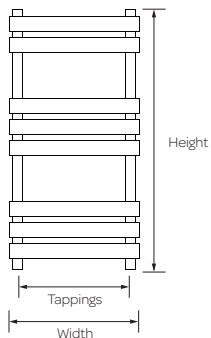

Product Code	Height (mm)	Width (mm)	Tapping Centres (mm)	Output $\Delta t60^{\circ}\text{C}$ (BTUs)	Price (£)
TOL500-1200	1200	500	445	2770	634.10
TOL600-1200	1200	600	545	3440	761.18