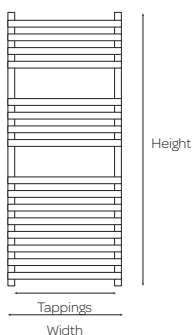

Mode

Product Code	Height (mm)	Width (mm)	Tapping Centres (mm)	Output $\Delta t 60^{\circ}\text{C}$ (BTUs)	Price (£)
MOD500-800C	800	500	470	900	296.50
MOD500-1200C	1200	500	550	1400	376.64

Product Code	Height (mm)	Width (mm)	Tapping Centres (mm)	Output $\Delta t60^{\circ}\text{C}$ (BTUs)	Price (£)
ORE500-1200C	1180	500	100	2140	376.64