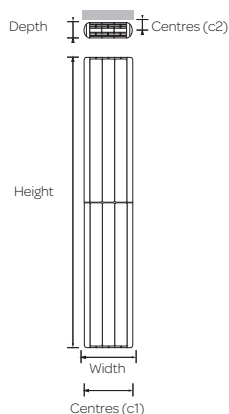

Product Code	Width (mm)	Depth (mm)	Tapping Centres (mm)		Output $\Delta t 60^{\circ}\text{C}$ (BTUs)	Price (£)
			(c1)	(c2)		
1870m high						
VER1800-03HI	240	100	240	65	3,691	450.51
VER1800-04HI	320	100	320	65	4,922	615.53
VER1800-05HI	400	100	400	65	6,152	712.89
VER1800-06HI	480	100	480	65	7,382	842.09
VER1800-07HI	560	100	560	65	8,613	997.98