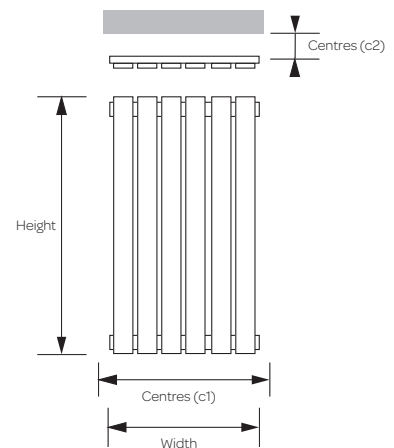

Product Code	Height (mm)	Width (mm)	Tapping Centres (mm)		Heat Output $\Delta t60^{\circ}\text{C}$ (BTUs)	Price (£)
			(c1)	(c2)		
1200 Series						
BOS1200-410C	1200	410	370	50	1638	359.93
BOS1200-480C	1200	480	440	50	1911	413.27
BOS1200-550C	1200	550	510	50	2185	460.55
1600 Series						
BOS1600-410C	1600	410	370	50	2133	417.85
BOS1600-480C	1600	480	440	50	2489	480.36
BOS1600-550C	1600	550	510	50	2845	538.28
1800 Series						
BOS1800-410C	1800	410	370	50	2380	451.39
BOS1800-480C	1800	480	440	50	2777	519.97
BOS1800-550C	1800	550	510	50	3174	577.90