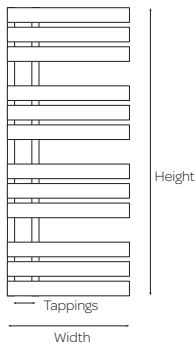

M Matt Finish

5 5 Year Guarantee

Oregon Anthracite

Product Code	Height (mm)	Width (mm)	Tapping Centres (mm)	Output $\Delta t60^{\circ}\text{C}$ (BTUs)	Price (£)
ORE500-1200A	1180	500	100	1652	433.87