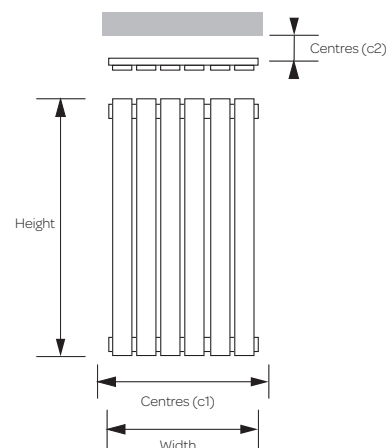

Product Code	Height (mm)	Width (mm)	Tapping Centres (mm)		Heat Output $\Delta t_{60^\circ\text{C}}$ (BTUs)	Price (£)
			(c1)	(c2)		
1200 Series						
BOS1200-410W	1200	410	370	50	2,488	233.31
BOS1200-480W	1200	480	440	50	2,904	268.34
BOS1200-550W	1200	550	510	50	3,319	300.40
1600 Series						
BOS1600-410W	1600	410	370	50	3,240	271.43
BOS1600-480W	1600	480	440	50	3,781	312.64
BOS1600-550W	1600	550	510	50	4,322	349.16
1800 Series						
BOS1800-410W	1800	410	370	50	3,616	294.33
BOS1800-480W	1800	480	440	50	4,219	338.52
BOS1800-550W	1800	550	510	50	4,823	376.64