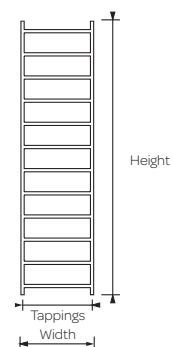

Product Code	Height (mm)	Width (mm)	Tapping Centres (mm)	Output $\Delta t60^{\circ}\text{C}$ (BTUs)	Price (£)
CON500-900	900	500	472	843	480.36
CON350-1200	1200	350	322	891	449.79
CON500-1200	1200	500	472	1124	609.95
CON350-1800	1800	350	322	1050	594.72
CON500-1800	1800	500	472	1323	837.19