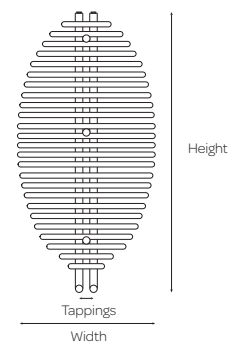

Product Code	Width (mm)	Depth (mm)	Tapping Centres (mm)		No. of Sections	Output $\Delta t 60^{\circ}\text{C}$ (BTUs)	Price (£)
			(c1)	(c2)			
760mm high							
600/180/6	456	180	476	122/132	6	3132	629.11
954mm high							
800/180/6	456	180	476	122/132	6	3906	849.23

Product Code	Width (mm)	Depth (mm)	Tapping Centres (mm)	No. of Sections	Output $\Delta t_{60^{\circ}\text{C}}$ (BTUs)	Price (£)
660mm high						
4/65/10	600	144	620	10	4007	655.52
4/65/13	780	144	800	13	5209	856.84
4/65/17	1020	144	1040	17	6812	1109.54
4/65/21	1260	144	1280	21	8414	1362.25
760mm high						
4/75/10	600	144	620	10	4652	726.98
4/75/13	780	144	800	13	6047	949.83
4/75/17	1020	144	1040	17	7908	1231.23
4/75/21	1260	144	1280	21	9768	1512.50

5 Year Guarantee

Product Code	Height (mm)	Width (mm)	Tapping Centres (mm)	Output $\Delta t60^{\circ}\text{C}$ (BTUs)	Price (£)
SJC-1	1300	600	100	2786	636.74

Chrome
Plated

5
5 Year
Guarantee

Miami

Product Code	Height (mm)	Width (mm)	Tapping Centres (mm)	Output $\Delta t60^{\circ}\text{C}$ (BTUs)	Price (£)
MIA (Horizontal)	450	1400	1350	1708	474.06