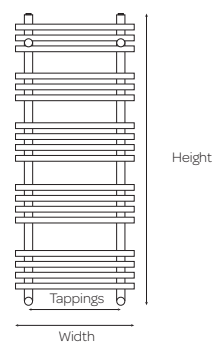

Product Code	Height (mm)	Width (mm)	Tapping Centres (mm)	Output $\Delta t60^{\circ}\text{C}$ (BTUs)	Price (£)
OAK	916	500	300	1411	322.83
OAK-1	1176	500	300	1820	363.70