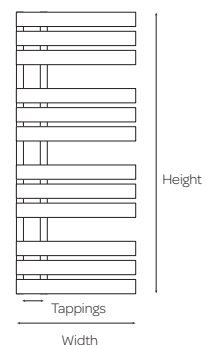

Product Code	Height (mm)	Width (mm)	Tapping Centres (mm)	Output $\Delta t60^{\circ}\text{C}$ (BTUs)	Price (£)
ORE500-1200C	1180	500	100	2140	376.64