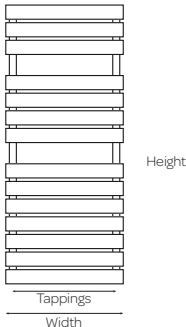

Product Code	Height (mm)	Width (mm)	Tapping Centres (mm)	Output $\Delta t60^{\circ}\text{C}$ (BTUs)	Price (£)
ATL500-1200A	1185	500	440	2490	376.64