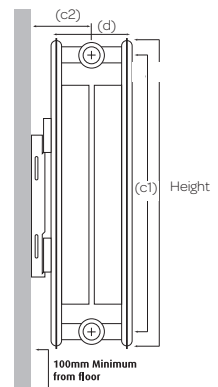

Type 22 Double Convective