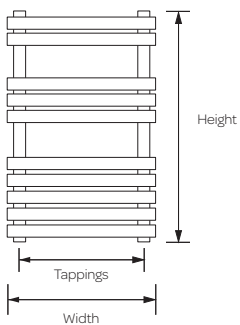

Product Code	Height (mm)	Width (mm)	Tapping Centres (mm)	Output $\Delta t60^{\circ}\text{C}$ (BTUs)	Price (£)
OHI500-800P	800	500	450	2321	567.25
OHI500-1200P	1200	500	450	3480	727.41