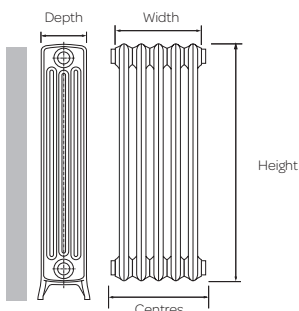

Product Code	Width (mm)	Depth (mm)	Tapping Centres (mm)	No. of Sections	Output $\Delta t_{60^{\circ}\text{C}}$ (BTUs)	Price (£)
660mm high						
4/65/10	600	144	620	10	4007	655.52
4/65/13	780	144	800	13	5209	856.84
4/65/17	1020	144	1040	17	6812	1109.54
4/65/21	1260	144	1280	21	8414	1362.25
760mm high						
4/75/10	600	144	620	10	4652	726.98
4/75/13	780	144	800	13	6047	949.83
4/75/17	1020	144	1040	17	7908	1231.23
4/75/21	1260	144	1280	21	9768	1512.50

Supplied in dark grey primer (RAL7022) for over painting. RAL colour finish available - POA
Please ensure that you have a joining key, to check all joints are tight before installing.