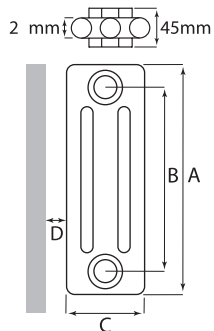

D (wall to back of radiator) = 30mm/40mm dependant on radiator position on the bracket.

Product Code	Height (mm)	Width (mm)	Depth (mm)	C/C Tappings (mm)	No. of Sections	Heat Output $\Delta t 60^{\circ}\text{C}$ (BTUs)	Price (£)
	A		C	B			
2 Columns							
LCL215007	1500	335	66	1435	7	3215	333.71
LCL215009	1500	425	66	1435	9	4133	424.72
LCL215011	1500	515	66	1435	11	5051	509.66
LCL218007	1800	335	66	1735	7	3858	342.18
LCL218009	1800	425	66	1735	9	4960	434.45
LCL218011	1800	515	66	1735	11	6063	521.80
3 Columns							
LCL318007	1800	335	107	1735	7	4146	400.68
LCL318009	1800	425	107	1735	9	5331	515.16
LCL318011	1800	515	107	1735	11	6516	618.19

Laser Klassic Horizontal Raw Metal

5 5 Year Guarantee

Product Code	Height (mm) A	Width (mm)	Depth (mm) C	C/C Tappings (mm) B	No. of Sections	Heat Output $\Delta t 60^{\circ}\text{C}$ (BTUs)	Price (£)
2 Columns							
RMLCL206014	600	650	66	535	14	2707	378.61
RMLCL206018	600	830	66	535	18	3480	476.39
RMLCL206022	600	1010	66	535	22	4255	575.81
3 Columns							
RMLCL306014	600	650	107	535	14	3694	410.16
RMLCL306018	600	830	107	535	18	4724	520.59
RMLCL306022	600	1010	107	535	22	5773	623.14
RMLCL306026	600	1190	107	535	26	6824	733.56
4 Columns							
RMLCL404026	400	1190	148	335	26	9102	837.72

D (wall to back of radiator) = 30mm/40mm dependant on radiator position on the bracket.

Optional feet
adds 120mm to the height

Code	Description	Price (per pair)
RMT2F	2 column	£113.34
RMT3F	3 column	£113.34
RMT4F	4 column	£113.34

Printed colours in this publication, whilst a good reflection, may not be an exact match to the finished products.

Product Code	Height (mm) A	Width (mm)	Depth (mm) C	C/C Tappings (mm) B	No. of Sections	Heat Output $\Delta t60^{\circ}\text{C}$ (BTUs)	Price (£)
2 Columns							
RMLCL218007	1800	335	66	1735	7	3858	444.82
RMLCL218009	1800	425	66	1735	9	4960	564.79
RMLCL218011	1800	515	66	1735	11	6063	678.34