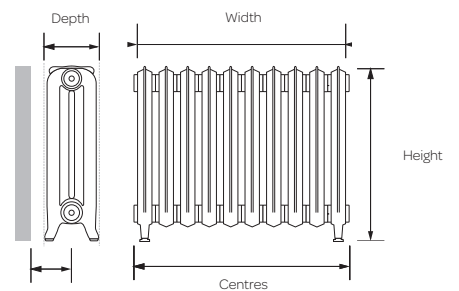

Supplied in dark grey primer (RAL7022) for over painting. RAL colour finish available - POA
Please ensure that you have a joining key, to check all joints are tight before installing.