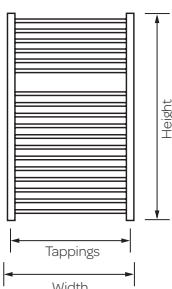

Product Code	Height (mm)	Width (mm)	Tapping Centres (mm)	Output $\Delta t60^{\circ}\text{C}$ (BTUs)	Price (£)
OHI500-800P	800	500	450	2321	567.25
OHI500-1200P	1200	500	450	3480	727.41

Connecticut

SS Stainless Steel

10 Year Guarantee

Product Code	Height (mm)	Width (mm)	Tapping Centres (mm)	Output $\Delta t60^{\circ}\text{C}$ (BTUs)	Price (£)
CON500-900	900	500	472	843	480.36
CON350-1200	1200	350	322	891	449.79
CON500-1200	1200	500	472	1124	609.95
CON350-1800	1800	350	322	1050	594.72
CON500-1800	1800	500	472	1323	837.19

Straight

Curved

Product Code	Height (mm)	Width (mm)	Tapping Centres (mm)	Output $\Delta t60^{\circ}\text{C}$ (BTUs)	Price (£)
ORL500-720	720	500	468	1556	349.16
ORL600-720	720	600	568	1682	404.11
ORL500-1200	1200	500	468	2410	519.97
ORL600-1200	1200	600	568	2564	558.09
ORL500-1500	1500	500	468	2853	631.24
ORL600-1500	1500	600	568	3022	669.36