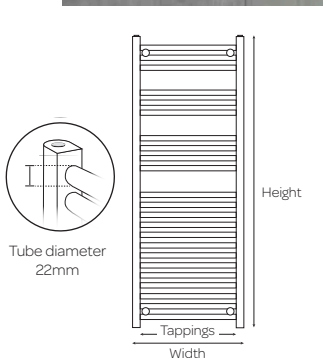

Coloured K-Rails

G Gloss
Finish

5 5 Year
Guarantee

Notes: Max operating pressure 7 bar.