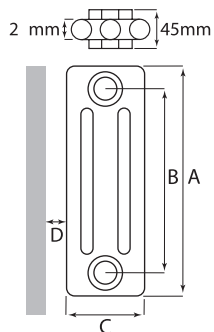

D (wall to back of radiator) = 30mm/40mm dependant on radiator position on the bracket.

Product Code	Height (mm) A	Width (mm)	Depth (mm) C	C/C Tappings (mm) B	No. of Sections	Heat Output $\Delta t 60^{\circ}\text{C}$ (BTUs)	Price (£)
2 Columns							
ALCL218007	1800	335	66	1735	7	3858	444.82
ALCL218009	1800	425	66	1735	9	4960	564.79
ALCL218011	1800	515	66	1735	11	6063	678.34

Printed colours in this publication, whilst a good reflection, may not be an exact match to the finished products.