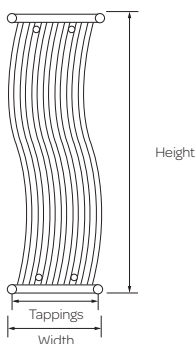

Product Code	Width (mm)	Depth (mm)	Tapping Centres (mm)	No. of Sections	Output $\Delta t_{60^{\circ}\text{C}}$ (BTUs)	Price (£)
660mm high						
4/65/10	600	144	620	10	4007	655.52
4/65/13	780	144	800	13	5209	856.84
4/65/17	1020	144	1040	17	6812	1109.54
4/65/21	1260	144	1280	21	8414	1362.25
760mm high						
4/75/10	600	144	620	10	4652	726.98
4/75/13	780	144	800	13	6047	949.83
4/75/17	1020	144	1040	17	7908	1231.23
4/75/21	1260	144	1280	21	9768	1512.50

5 Year Guarantee

Product Code	Height (mm)	Width (mm)	Tapping Centres (mm)	Output $\Delta t60^{\circ}\text{C}$ (BTUs)	Price (£)
SJC-1	1300	600	100	2786	636.74

Chrome
Plated

5
5 Year
Guarantee

Miami

Product Code	Height (mm)	Width (mm)	Tapping Centres (mm)	Output $\Delta t60^{\circ}\text{C}$ (BTUs)	Price (£)
MIA (Horizontal)	450	1400	1350	1708	474.06