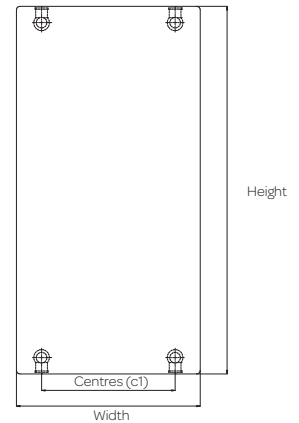

Sizes indicated may vary by + or - 2mm

TYPE 10 Single Panel (No Side Panels)

Code	Width (mm)	Depth (mm)	Tapping Centres (mm)		Output $\Delta t_{60^\circ C}$ (BTUs)	Price (£)
			(c1)	(c2)		
1800mm high						
SV318FP	300	52.5	245	42	1672	345.42
SV418FP	400	52.5	345	42	2235	393.19
SV518FP	500	52.5	445	42	2791	441.88
SV618FP	600	52.5	545	42	3371	496.24

TYPE 20 Double Panel (With Side Panels)

Code	Width (mm)	Depth (mm)	Tapping Centres (mm)		Output $\Delta t_{60^\circ C}$ (BTUs)	Price (£)
			(c1)	(c2)		
1800mm high						
DV318FP	300	72.5	245	59	2774	496.24
DV418FP	400	72.5	345	59	3709	566.05
DV518FP	500	72.5	445	59	4603	640.46
DV618FP	600	72.5	545	59	5521	709.37

K-FLAT Vertical radiators are supplied with an optional retaining stay for enhanced safety. We strongly recommend the implementation of the safety equipment and will not accept responsibility for issues or damage caused by not using the retaining stay.