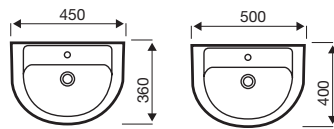

Lifestyle

Pure

Studio

Genoa