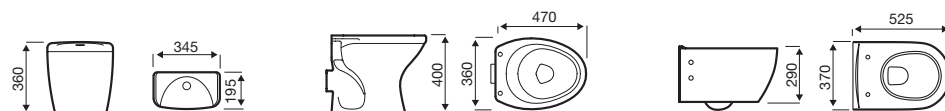

Additional Sanitaryware

Berwick Low Level Cistern

Berwick Low Level WC Pan

Metro-K Wall Hung Pan