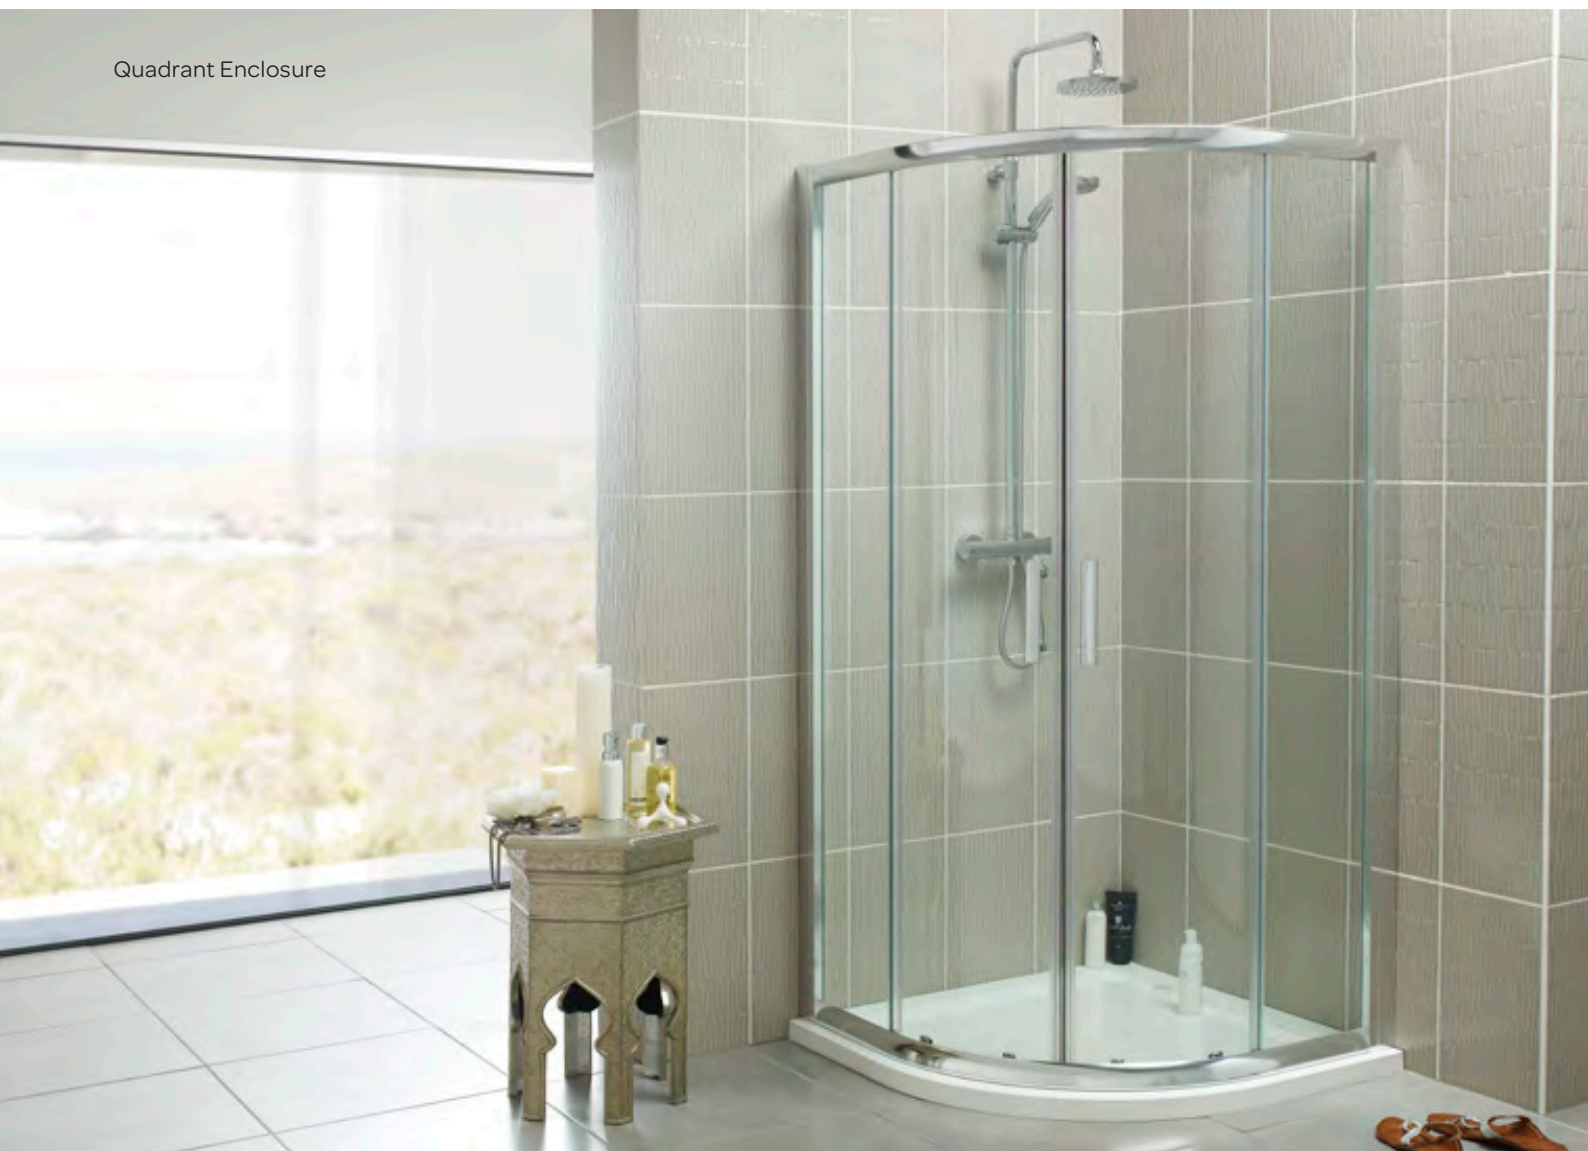

Lifetime
Guarantee

6mm
Glass

1850mm
Height

Shower Enclosures

Quadrant Enclosure

Konzept Quadrant Shower Enclosure

800mm

Adj. 760 – 780mm

6KON800Q

£325.00

900mm

Adj. 860 – 880mm

6KON900Q

£325.00

Konzept Offset Quadrant Shower Enclosure

900 x 760mm

Adj. 860 – 880/720 – 740mm

KON976Q

£399.00

1000 x 800mm

Adj. 960 – 980/760 – 780mm

KON108Q

£409.00

1200 x 800mm

Adj. 1160 – 1180/760 – 780mm

KON128Q

£419.00

1200 x 900mm

Adj. 1160 – 1180/860 – 880mm

KON129Q

£419.00