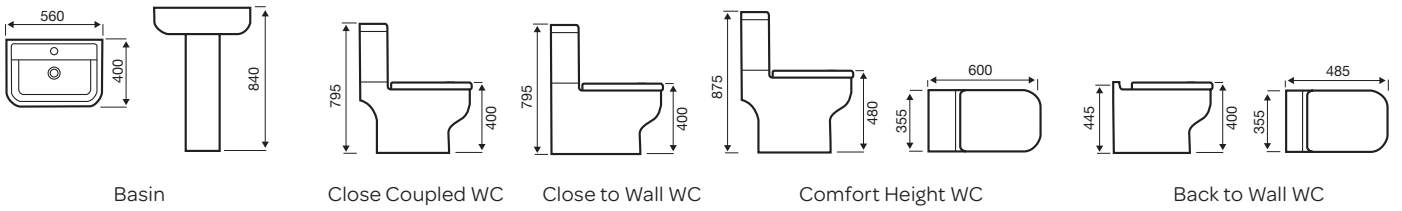

Embrace

Basin

Close Coupled WC

Back to Wall WC

Options 600

Basin

Close Coupled WC

Close to Wall WC