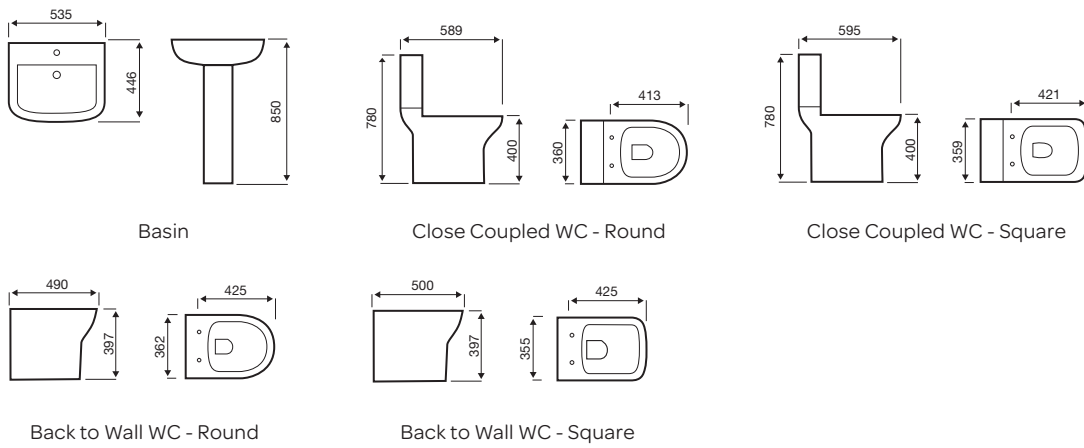

Project

Milton

Ozone

Trim

Basin

Close Coupled WC

Back to Wall WC

Evoque