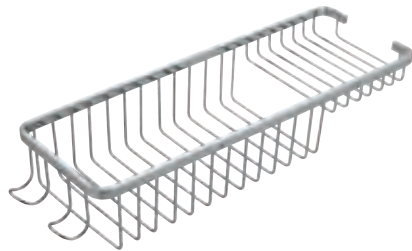

Soap Basket with Hook

ACC100

£81.00