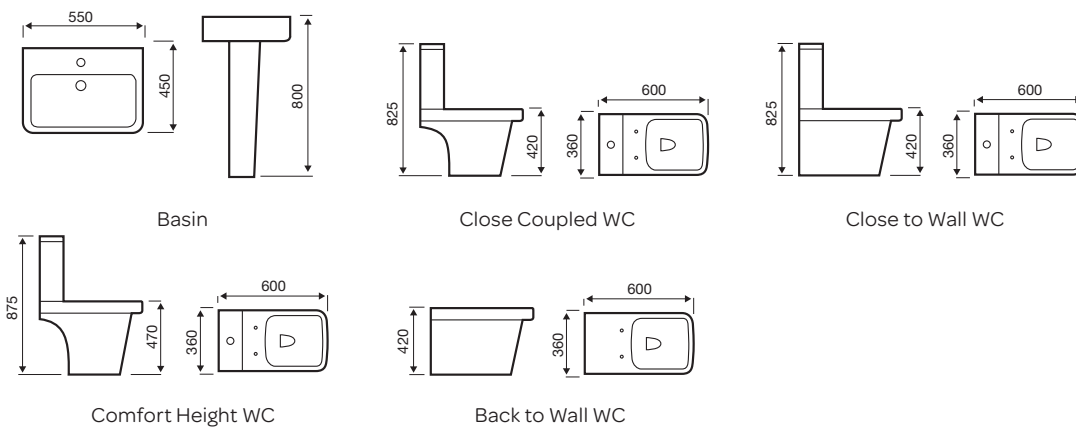

Sicily

Basin

Close Coupled WC

Close to Wall WC

Comfort Height WC

Back to Wall WC