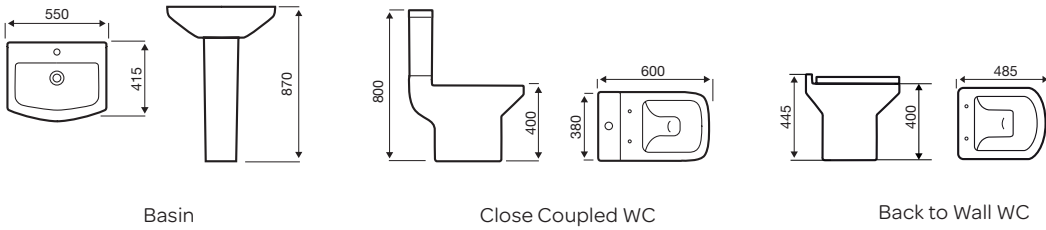

Project

Milton

Ozone

Trim

Basin

Close Coupled WC

Back to Wall WC

Evoque