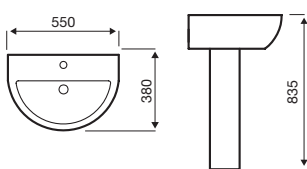

Genoa

Basin