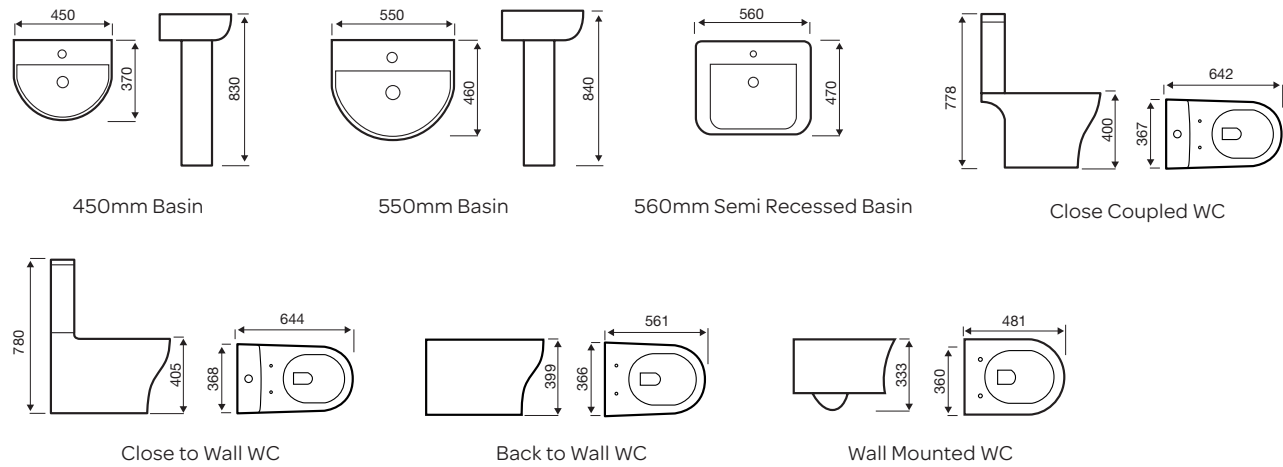

Kameo

450mm Basin

550mm Basin

560mm Semi Recessed Basin

Close Coupled WC

Close to Wall WC

Back to Wall WC

Wall Mounted WC