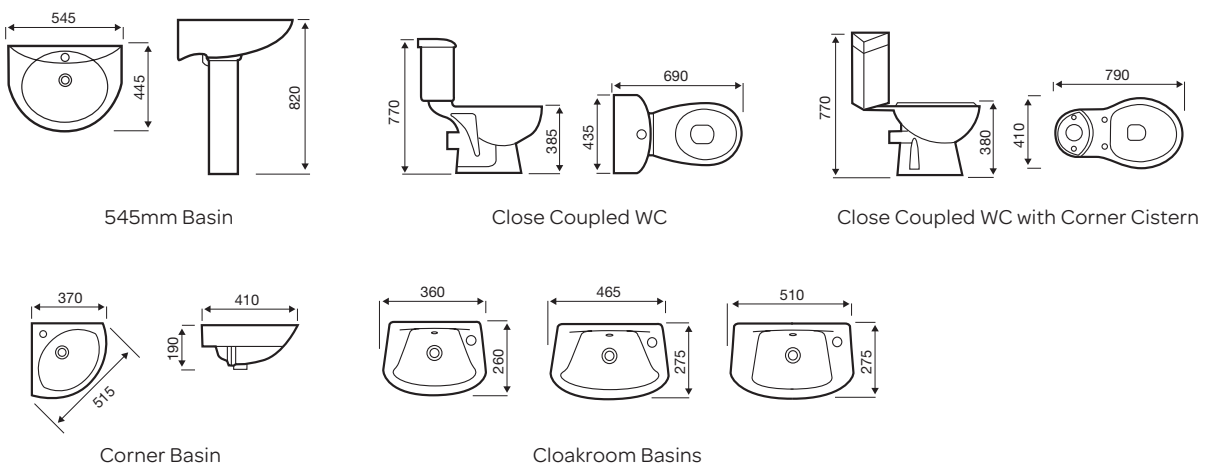

Basin

Close Coupled WC

Back to Wall WC

Wall Hung WC

Astley

Basin

Close Coupled WC

G4k