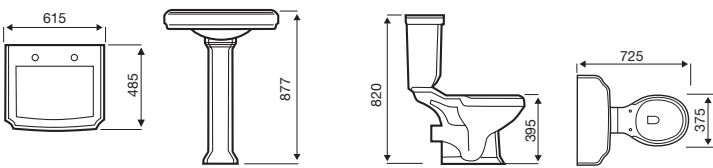

Astley

Basin

Close Coupled WC