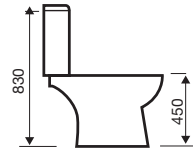

Lifestyle

550mm 1th Basin

450mm & 500mm 1th Basin

360mm & 450mm 2th Basin

480mm Corner Basin

500mm (a) & 450mm (b) Basin & Semi ped

Close Coupled WC

Close to Wall WC