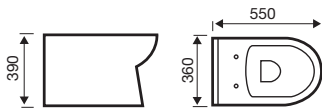

Back to Wall WC