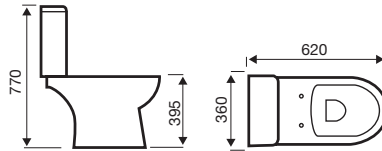

Lifestyle

550mm 1th Basin

450mm & 500mm 1th Basin

360mm & 450mm 2th Basin

480mm Corner Basin

500mm (a) & 450mm (b) Basin & Semi ped

Close Coupled WC

Close to Wall WC