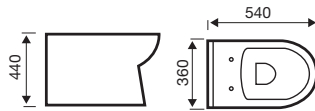

Comfort Height Back to Wall WC