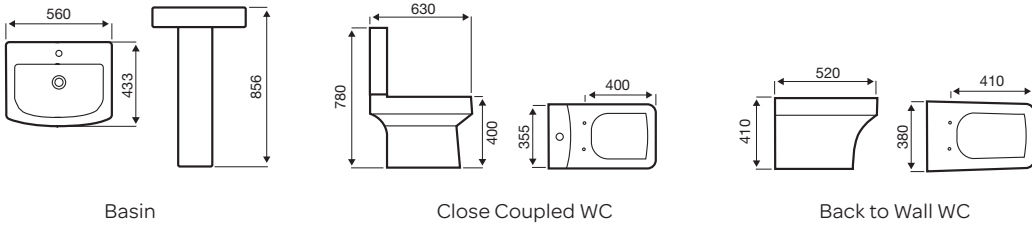

Embrace

Basin

Close Coupled WC

Back to Wall WC