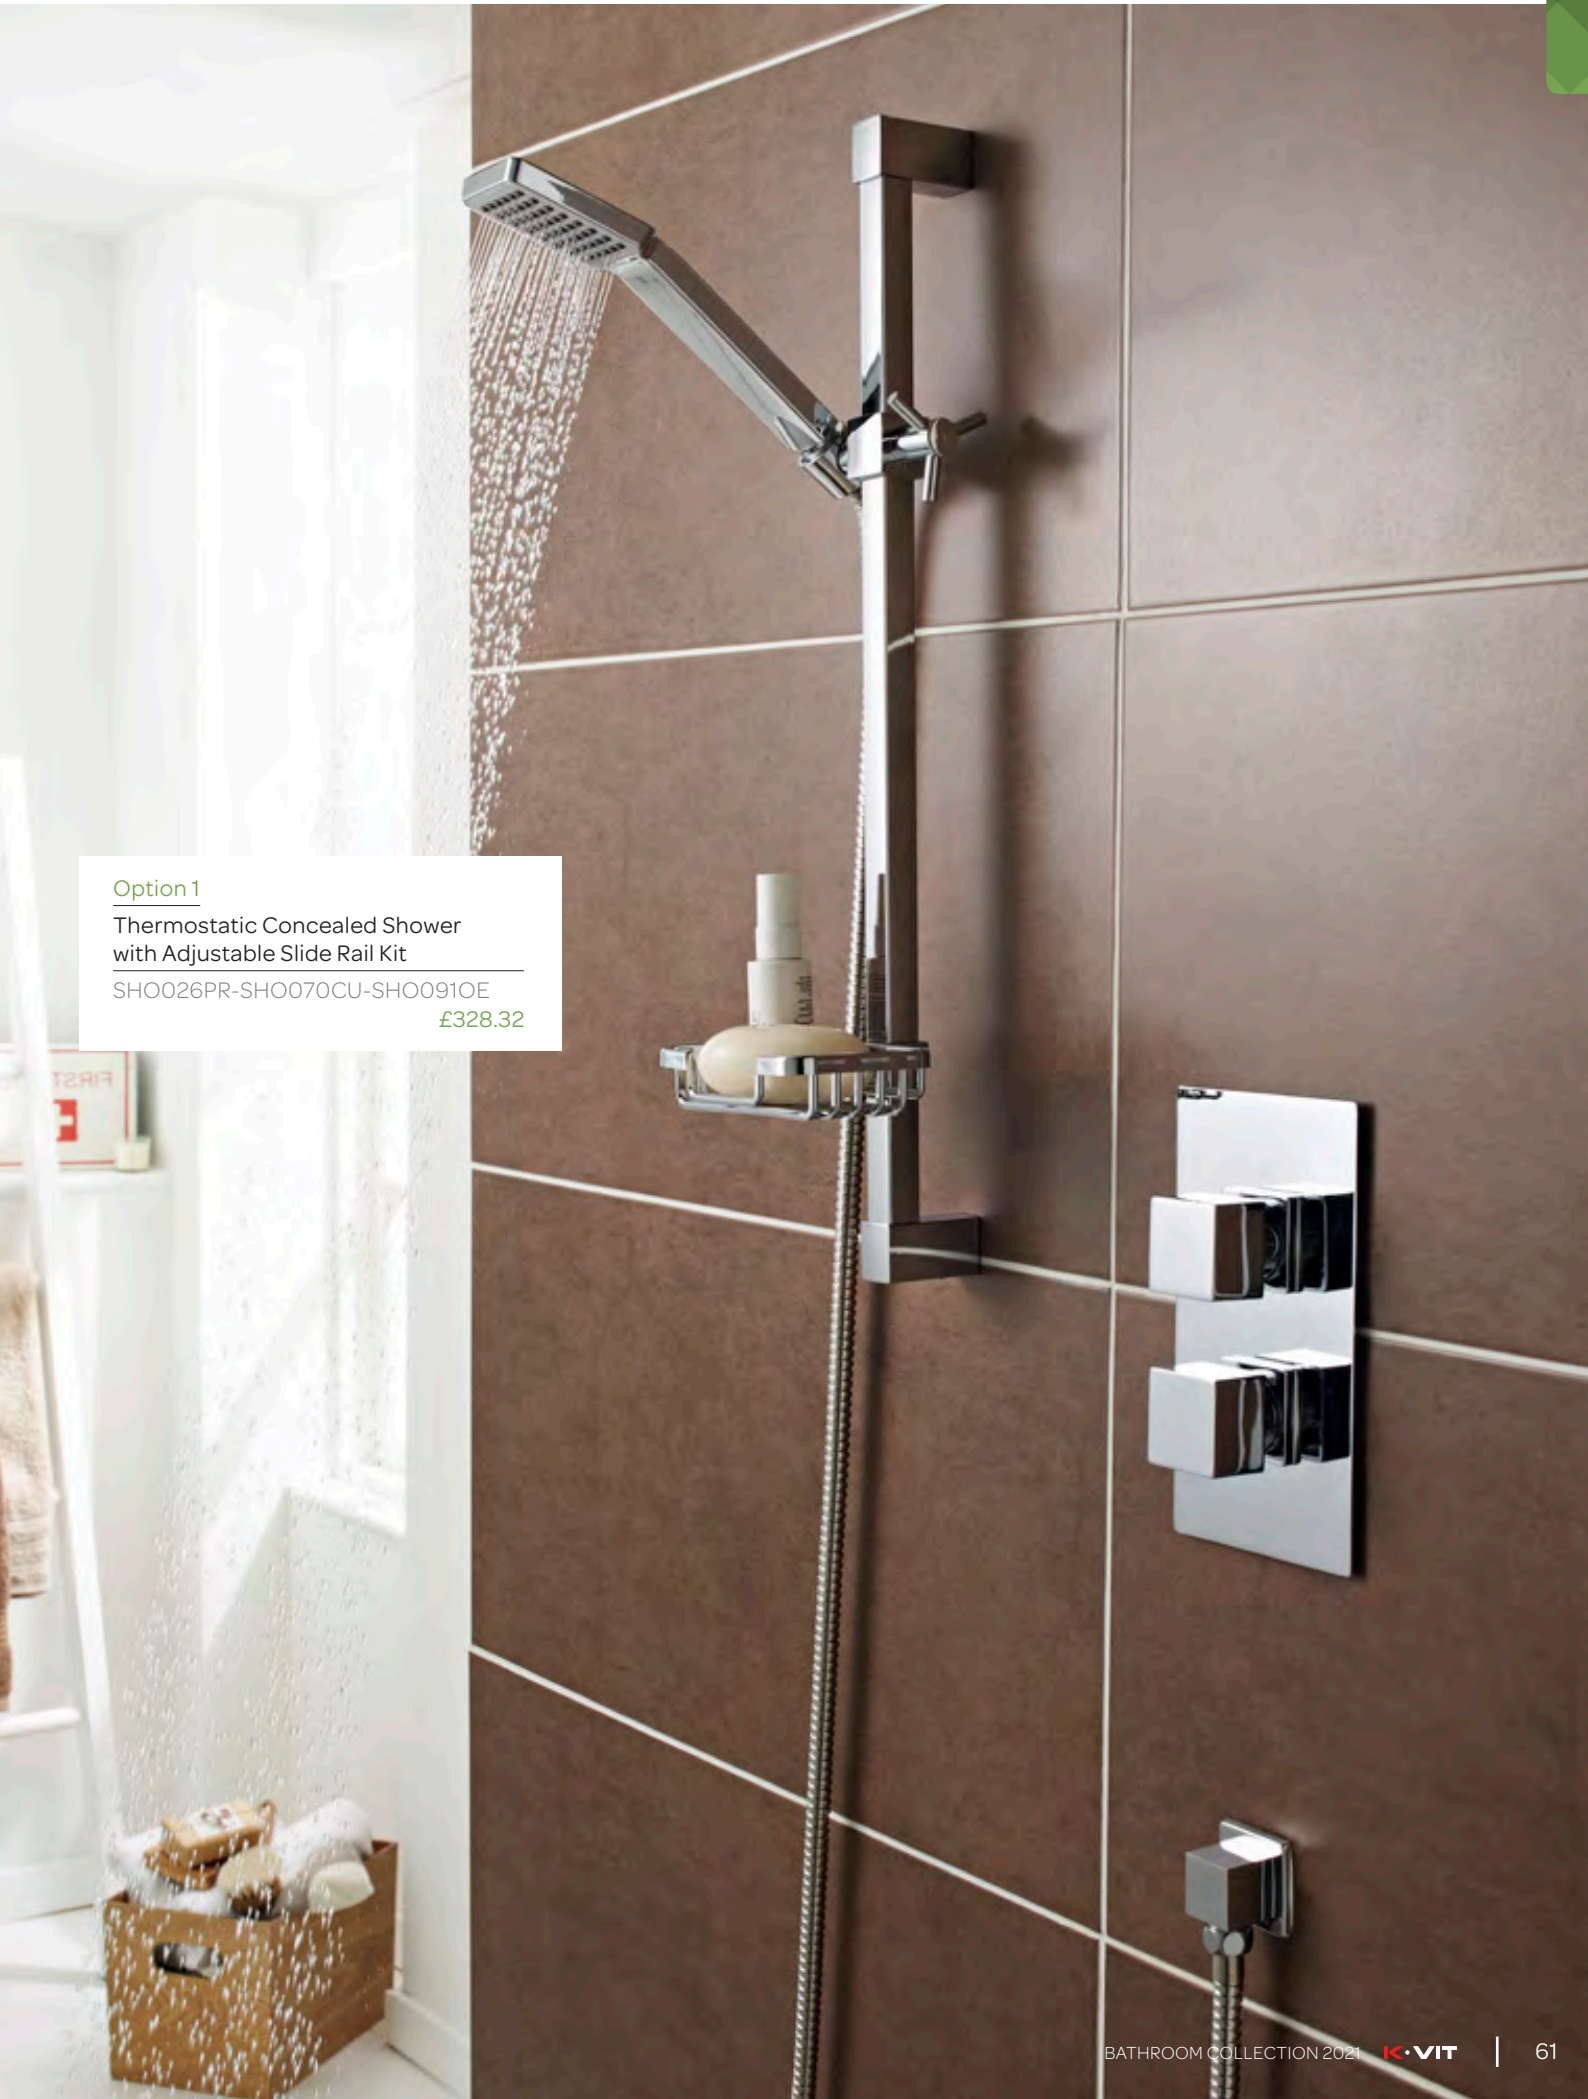

Option 1

Thermostatic Concealed Shower
with Adjustable Slide Rail Kit

SHO026PR-SHO070CU-SHO091OE

£328.32