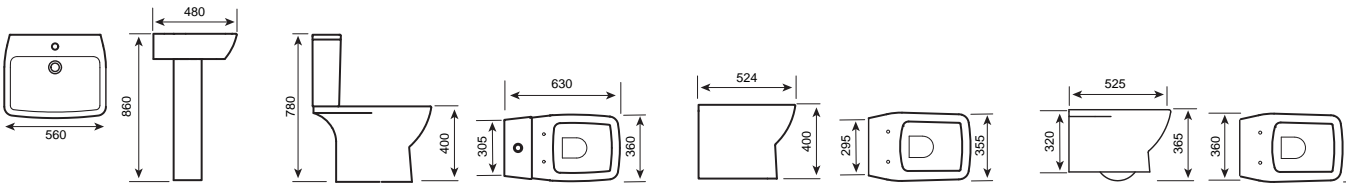

Project

Milton

Ozone

Trim

Basin

Close Coupled WC

Back to Wall WC

Evoque