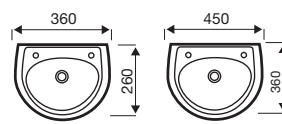

Lifestyle

Pure

Studio

Genoa