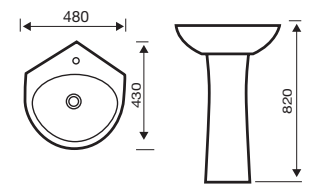

Lifestyle

550mm 1th Basin

450mm & 500mm 1th Basin

360mm & 450mm 2th Basin

480mm Corner Basin

500mm (a) & 450mm (b) Basin & Semi ped

Close Coupled WC

Close to Wall WC