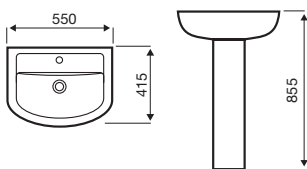

Studio

Basin