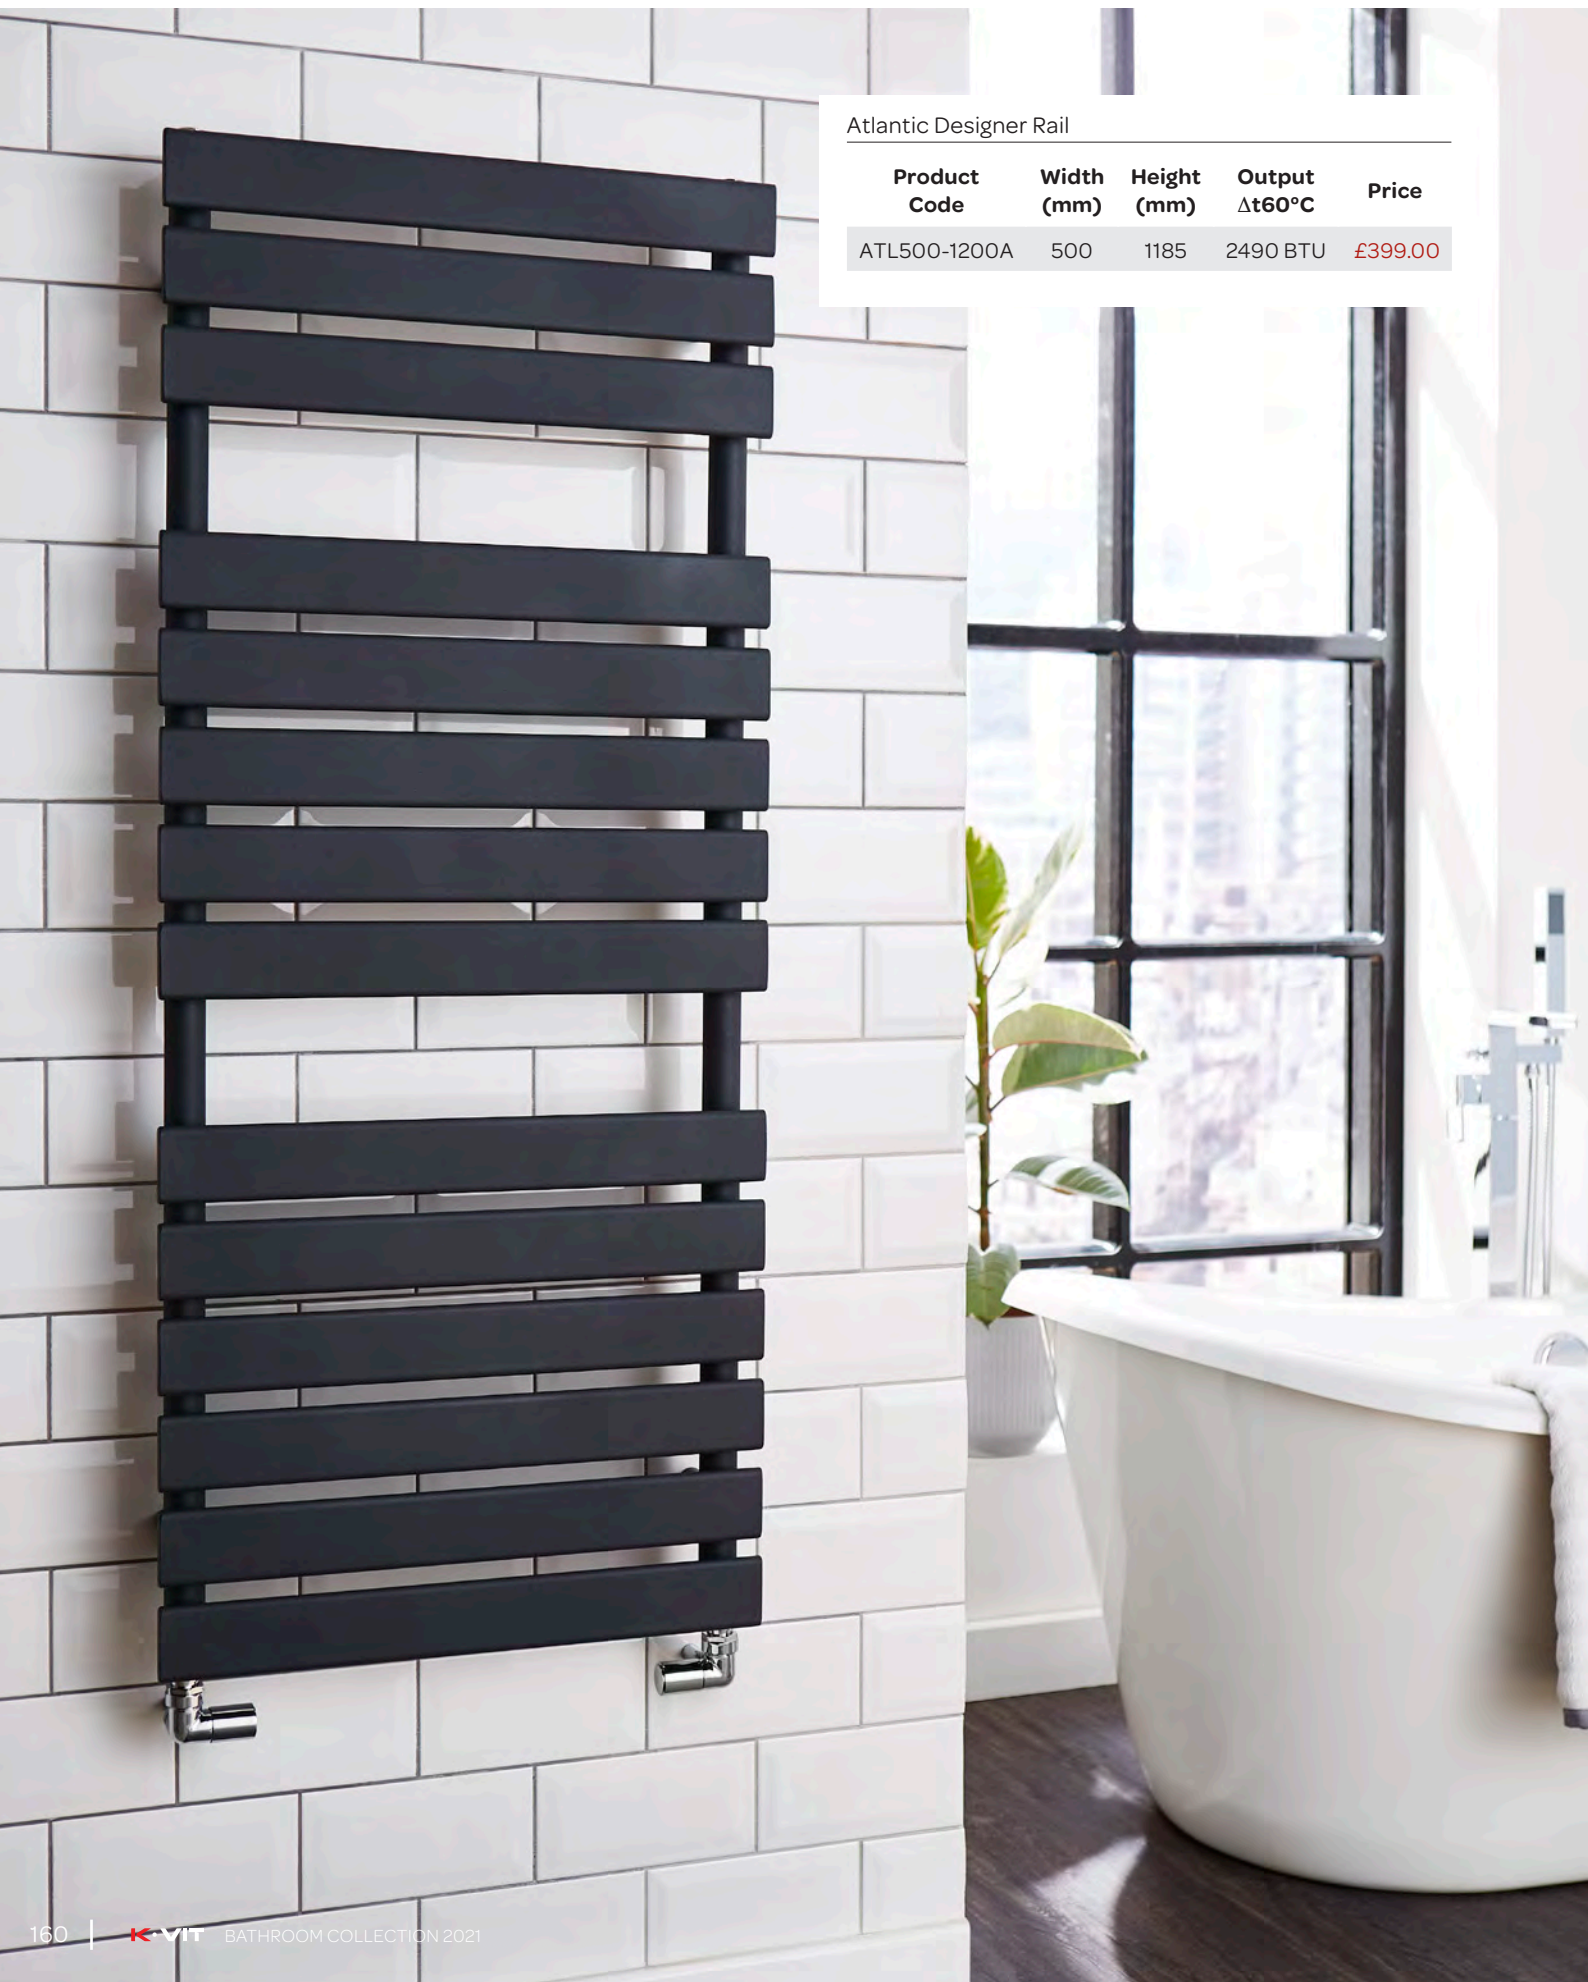

Atlantic

M Matt Finish

5 5 Year Guarantee

Atlantic Designer Rail

Product Code	Width (mm)	Height (mm)	Output $\Delta t60^{\circ}\text{C}$	Price
ATL500-1200A	500	1185	2490 BTU	£399.00