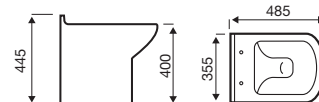

Back to Wall WC