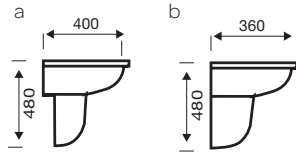

Lifestyle

550mm 1th Basin

450mm & 500mm 1th Basin

360mm & 450mm 2th Basin

480mm Corner Basin

500mm (a) & 450mm (b) Basin & Semi ped

Close Coupled WC

Close to Wall WC